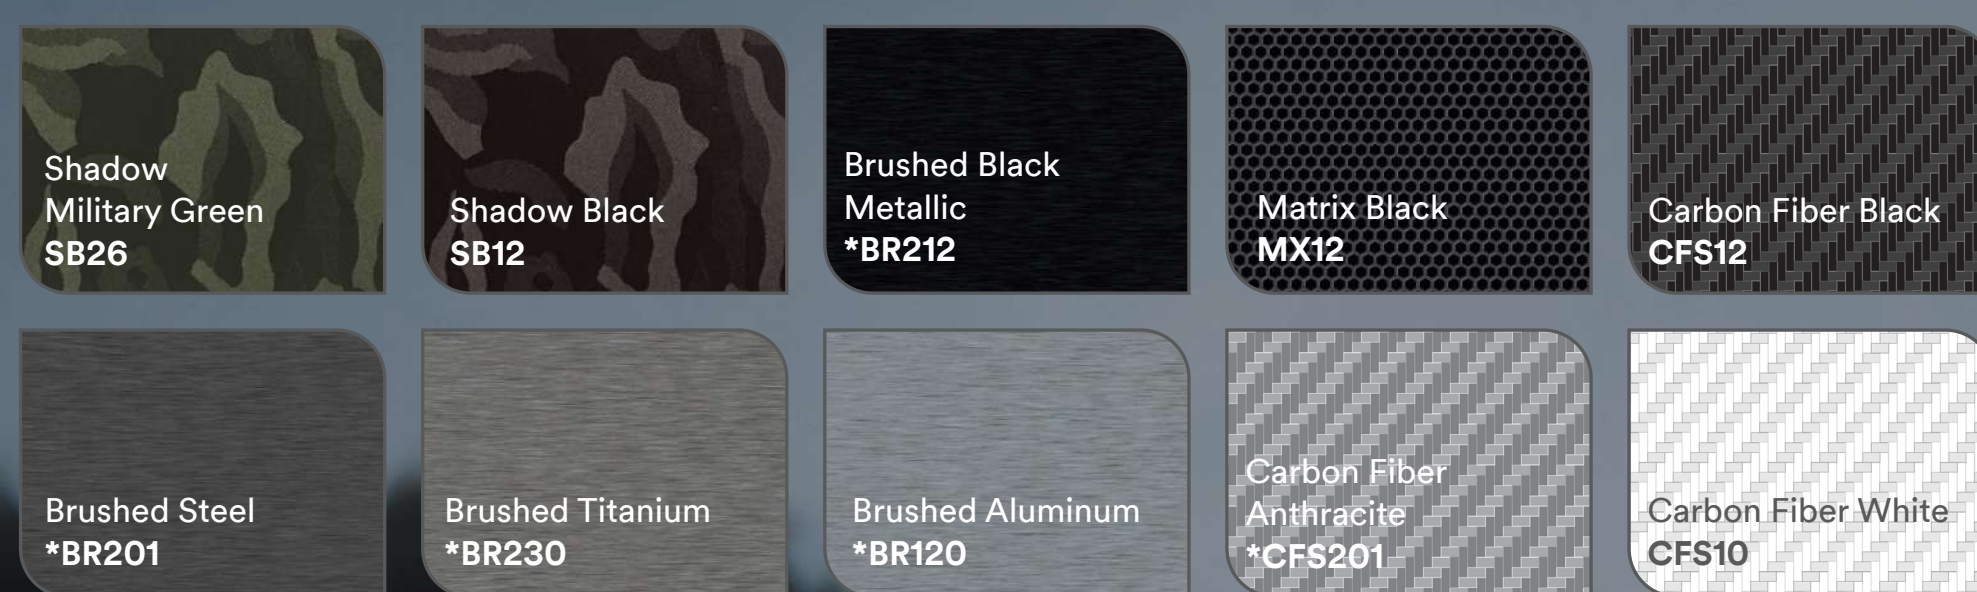

3M™ Wrap Film

Driven to inspire.

Gloss

Satin

Matte

Textures

Color Flips

Chrome

*Metallic, Chrome and/or Pearl Colors shown on monitor and when printed are approximate representation of actual colors available. © 3M 2018. All rights reserved. 3M is a trademark of 3M. All other trademarks are properties of their respective owners. Used under license in Canada. Printed in USA. Please recycle. OCTOBER 2018 75-5100-9328-4